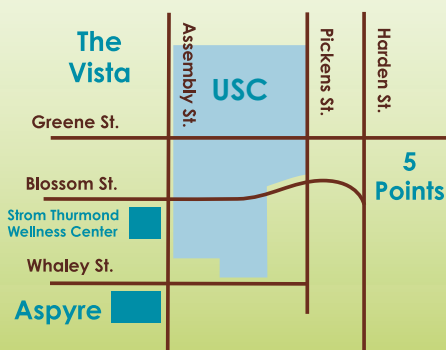

- Award winning management team - Receiving "superior" ratings by residents*
- Location. Location. Location. Walking distance to campus
- On-site courtesy officers
- Card access and video monitoring at entry points
- Gated parking deck with controlled access
- Student friendly community
- Fully-furnished apartments available
- Voted "Best Apartment Community" in Columbia 2010!
- Online communication with parents  

aspyre 
Life. With style.

Open Fireplace Courtyard

Location. Location. Location.

Two Resort Style Pools

*Based on Satisfacts 2010 resident survey results

1000 Whaley St. ● Columbia, SC 29201 ● 803.400.1570 ● www.iaspyre.com