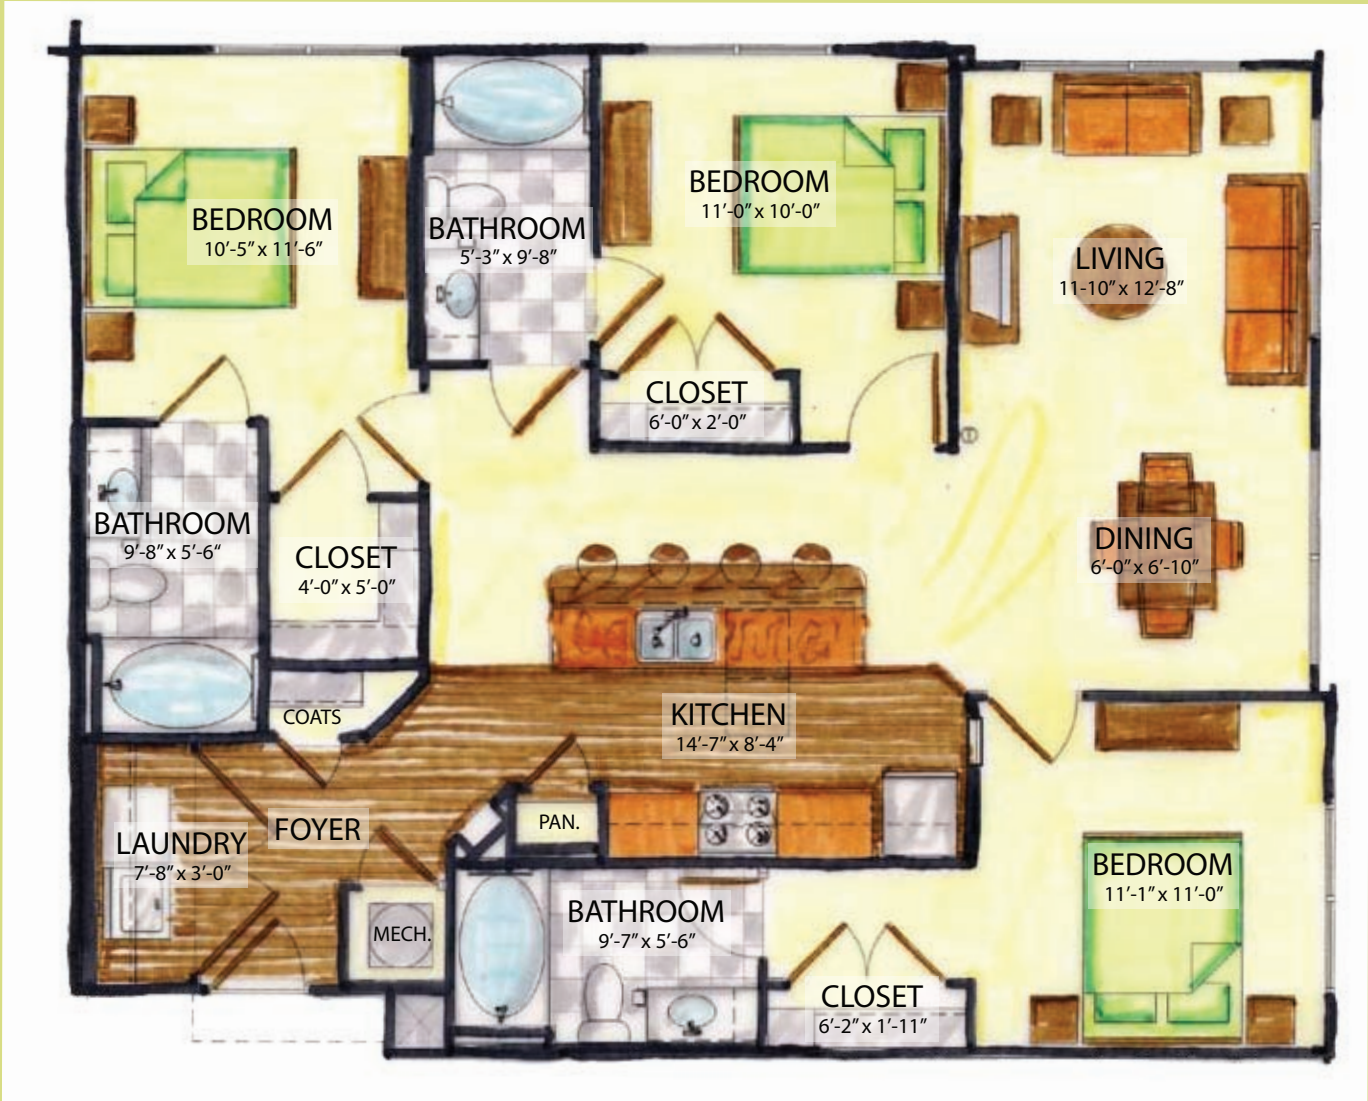

# The Gervais Unit

## floor plan

3 bedroom • 3 bathroom • 1244 sq. ft.

aspyre   
at assembly station